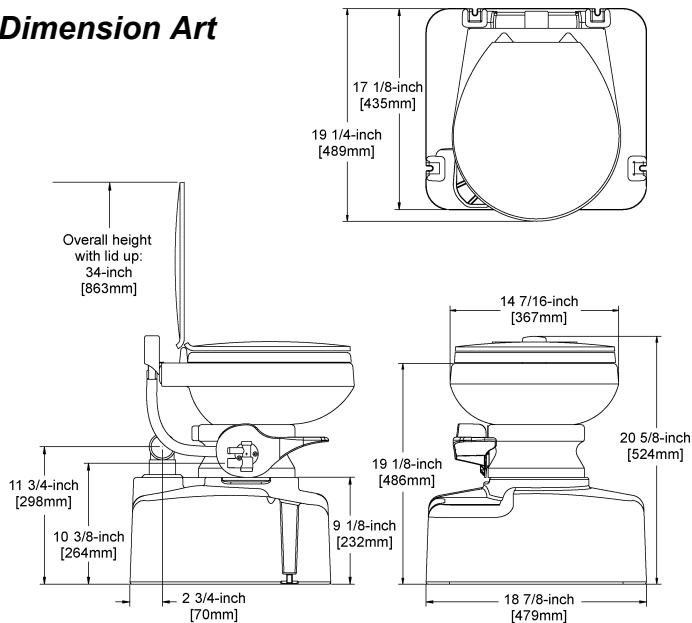

Proven reliability. Halfball seal keeps tank odors in tank. Holding tank is molded of durable linear low-density polyethylene with 9.5-gallon (36-liter) capacity. Discharge connection is 1-1/2" (38 mm) hose insert. Vent connection is for 5/8" (16 mm) hose. Water connection is 1/2" (13 mm) MPT.

ORDERING INFORMATION

Model	Item Number	Color	Description	Product Weight
711-M28	371103	Bone	Traveler 711-M28 Marine Toilet. Vitreous china bowl. 9.5-gallon (36-liter) holding tank.	41.0 lbs. [18.6 kg]

Photo

Line Art

711-M28 Parts List

Item	Part No.	Description
1	340591	Seat Assembly, Bone
2	310781	China Bowl, Bone
3	310048	Half Clamp Kit, Bone
4	316140	Teflon® & Rubber Seal Kit
5	310891	Base Kit, Bone
6	310109	Pedestal Cover Kit, Bone
7	310681	Flush Ball, Shaft & Cartridge Kit (includes item 10)
8	341549	Floor Flange Seal
9	314349	Water Valve Kit
10	310683	Spring Cartridge Kit
11	340177	Water Supply Hose
12	316906	Vacuum Breaker Kit
13	310782	Vacuum Breaker Cover Kit
14	341161	90° Ell, 1½" Hub
15	341425	Adapter, 1½" Hub x MPT
16	310532	Diptube Assembly
17	310534	Toilet Mounting Kit
18	310085	Tank Kit, Bone (includes items 16 & 21)
19	342798	Mounting Spindle (optional)
20	342704	Screw, #14 x 2" Pan Phil. Head SS
21	314362	Vent Fitting Kit
22	341513	Hose Adapter Fitting
23	310786	Flush Pedal, Bone (includes item 10)

711-M28exp
(exploded view)

Dimension Art

Color Available

Bone