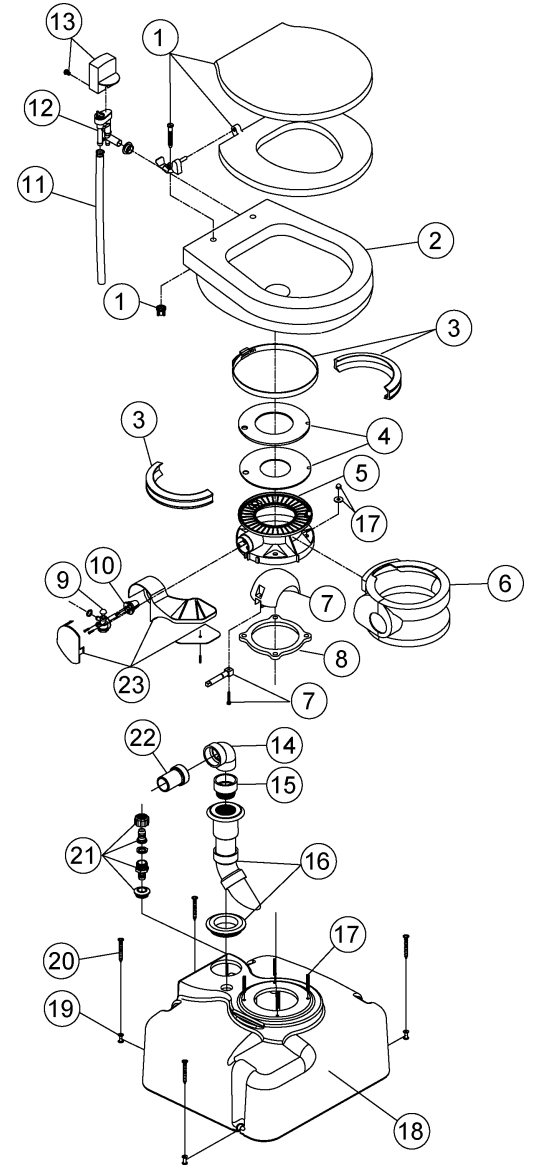

Proven reliability. Halfball seal keeps tank odors in tank. Holding tank is molded of durable linear low-density polyethylene with 9.5-gallon (36-liter) capacity. Discharge connection is 1-1/2" (38 mm) hose insert. Vent connection is for 5/8" (16 mm) hose. Water connection is 1/2" (13 mm) MPT.

ORDERING INFORMATION

Model	Item Number	Color	Description	Product Weight
711-M28	371103	Bone	Traveler 711-M28 Marine Toilet. Vitreous china bowl. 9.5-gallon (36-liter) holding tank.	41.0 lbs. [18.6 kg]

Photo

Line Art

711-M28 Parts List

Item	Part No.	Description
1	340591	Seat Assembly, Bone
2	310781	China Bowl, Bone
3	310048	Half Clamp Kit, Bone
4	316140	Teflon® & Rubber Seal Kit
5	310891	Base Kit, Bone
6	310109	Pedestal Cover Kit, Bone
7	310681	Flush Ball, Shaft & Cartridge Kit (includes item 10)
8	341549	Floor Flange Seal
9	314349	Water Valve Kit
10	310683	Spring Cartridge Kit
11	340177	Water Supply Hose
12	316906	Vacuum Breaker Kit
13	310782	Vacuum Breaker Cover Kit
14	341161	90° Ell, 1½" Hub
15	341425	Adapter, 1½" Hub x MPT
16	310532	Diptube Assembly
17	310534	Toilet Mounting Kit
18	310085	Tank Kit, Bone (includes items 16 & 21)
19	342798	Mounting Spindle (optional)
20	342704	Screw, #14 x 2" Pan Phil. Head SS
21	314362	Vent Fitting Kit
22	341513	Hose Adapter Fitting
23	310786	Flush Pedal, Bone (includes item 10)

711-M28exp
(exploded view)

Dimension Art

Color Available

Bone